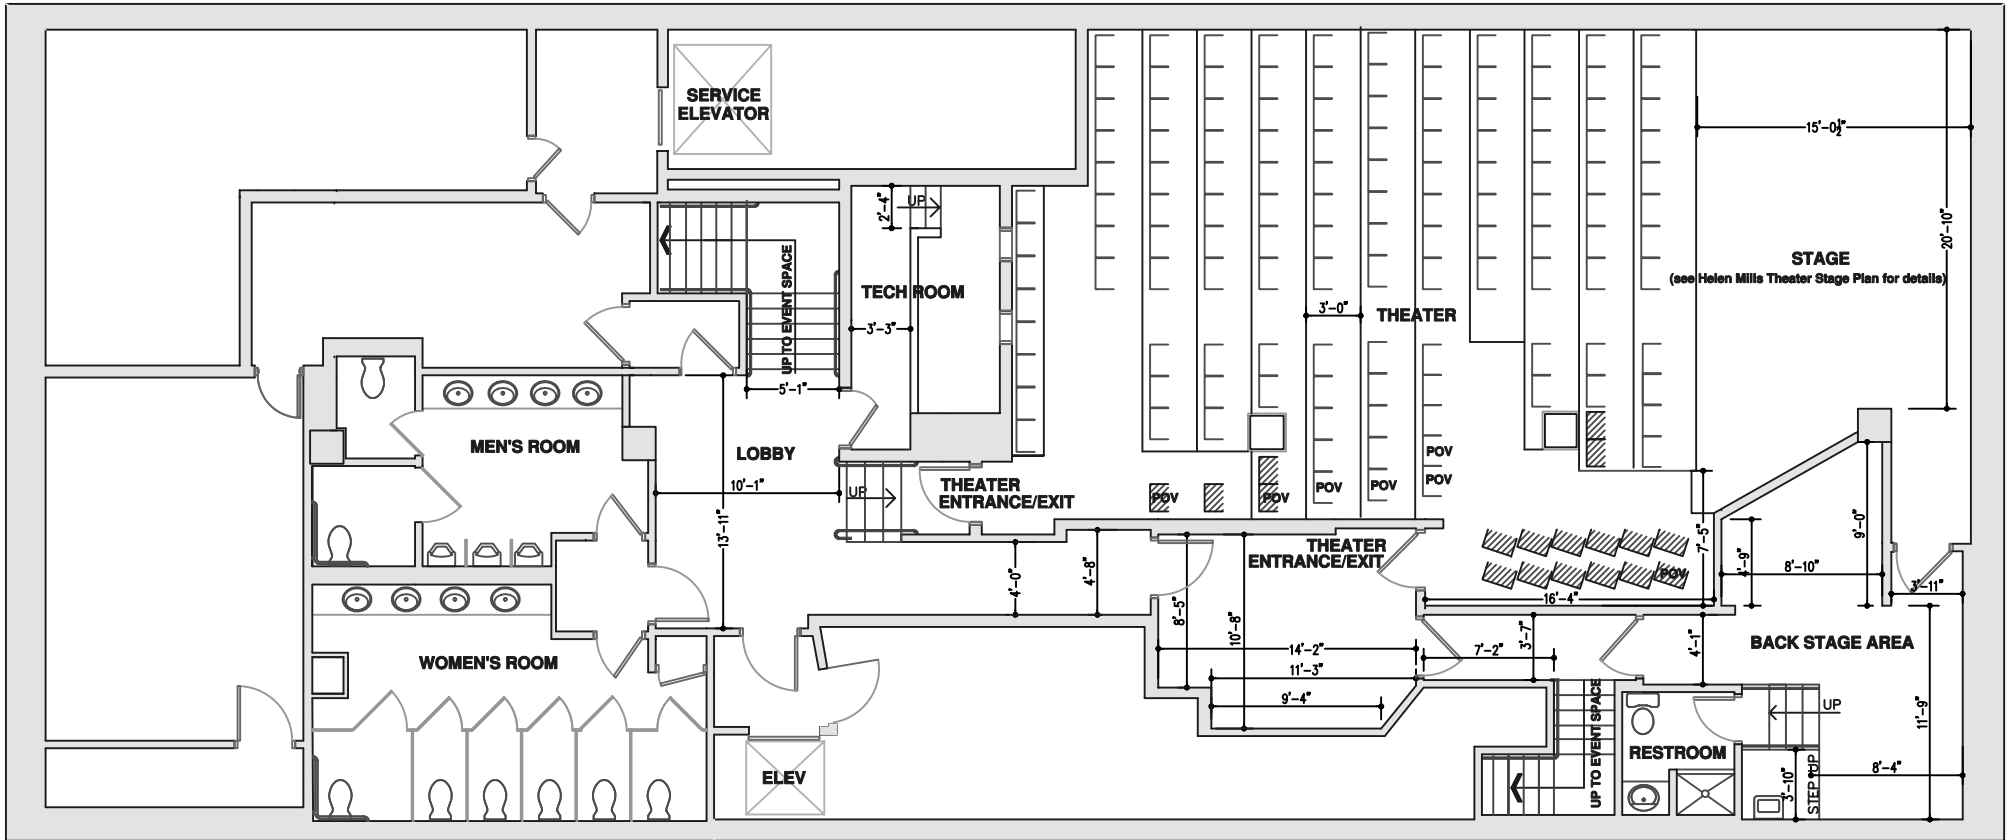

HELEN MILLS | THEATER FLOOR PLAN

NOT TO SCALE

NOTES:

 **NON-FIXED SEATS (OPTIONAL)**

POV PARTIALLY OBSTRUCTED VIEW

145 SEATS TOTAL INCLUDES:

**127 FIXED SEATS
(4 OF WHICH HAVE PARTIALLY OBSTRUCTED VIEWS)**

**18 NON-FIXED SEATS (OPTIONAL)
(3 OF WHICH HAVE PARTIALLY OBSTRUCTED VIEWS)**